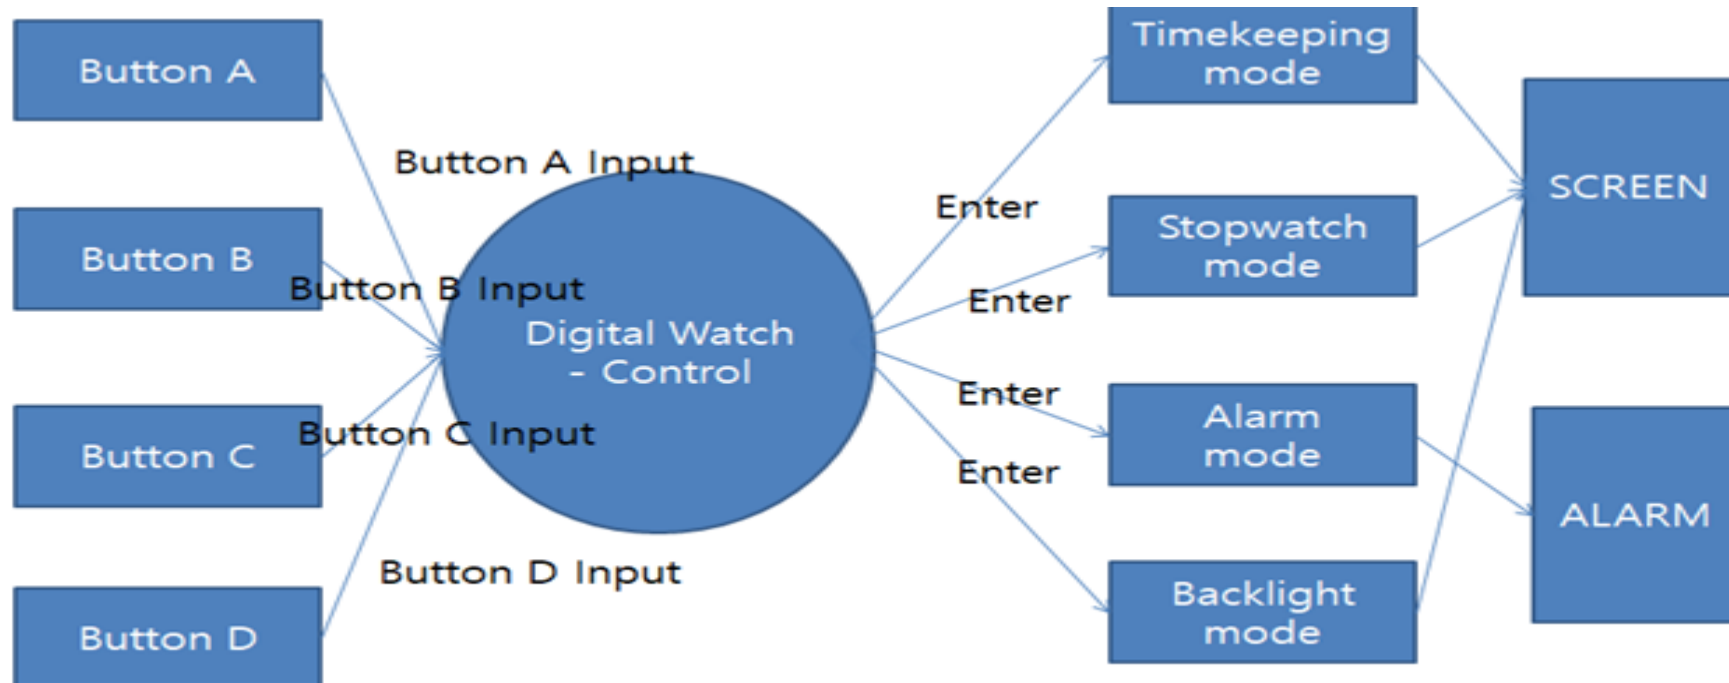

Digital Watch System

구재원
양영준
김다혜

System Context Diagram

DFD Level 0

DFD Level 1

DFD Level 2

DFD Level 2

DFD Level 3