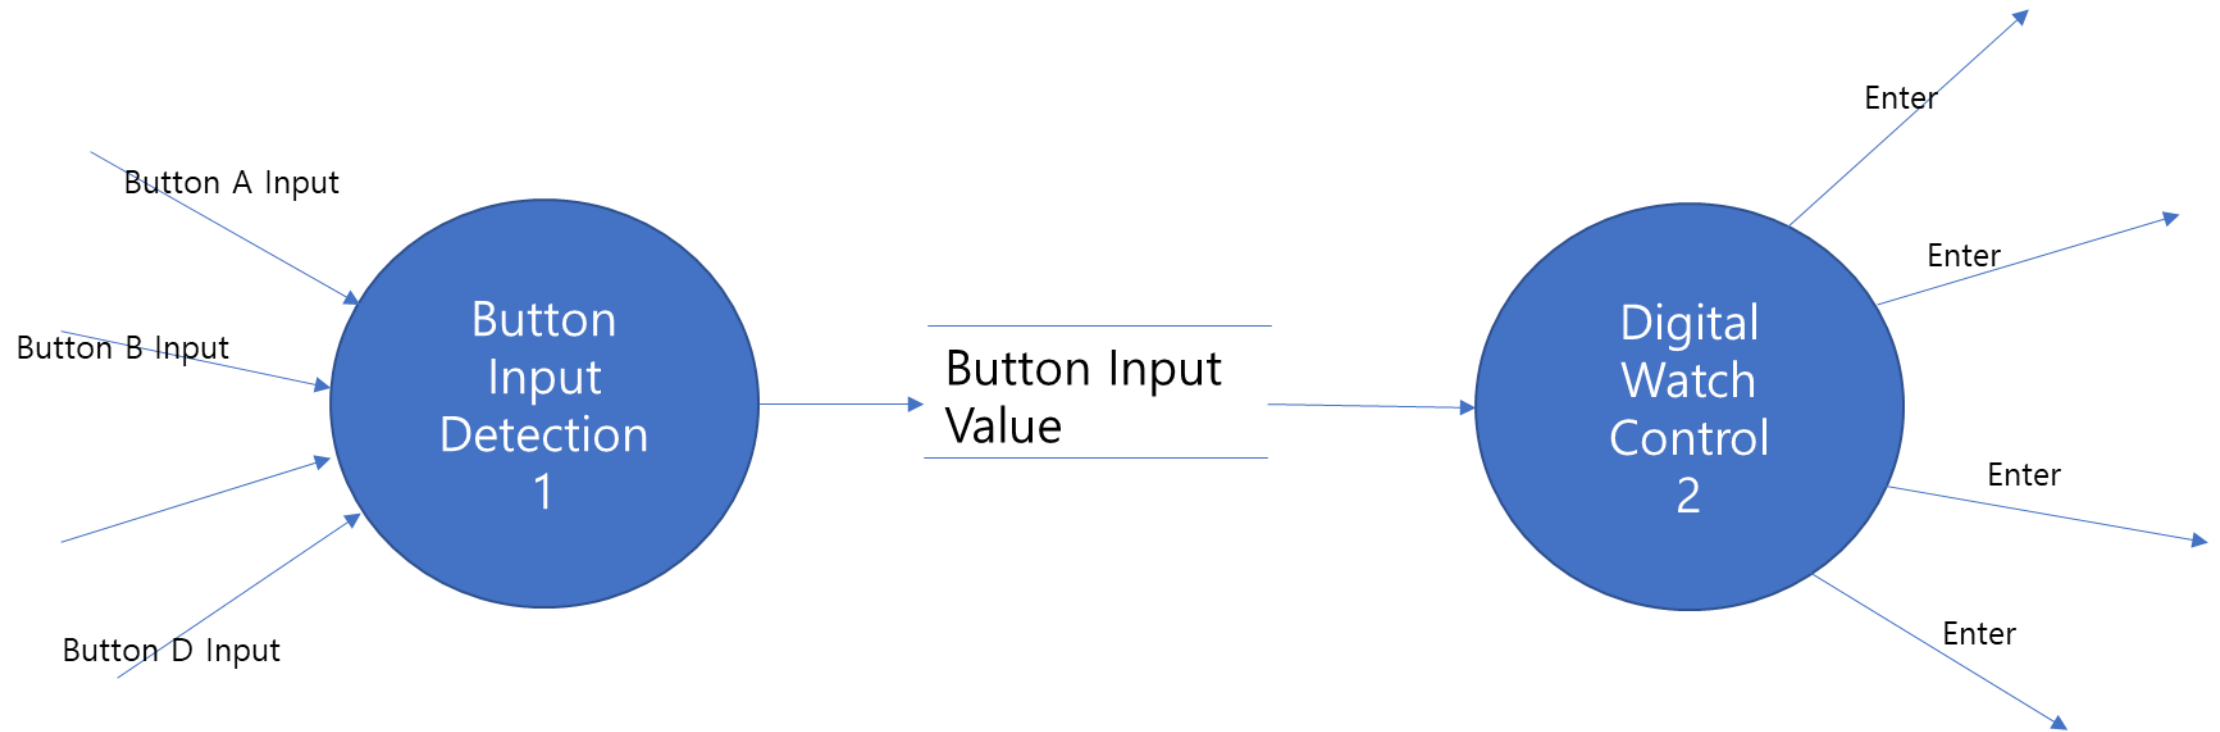

Digital Watch System

구재원
양영준
김다혜

System Context Diagram

DFD Level 0

DFD Level 1

DFD Level 2

DFD Level 2

DFD Level 3