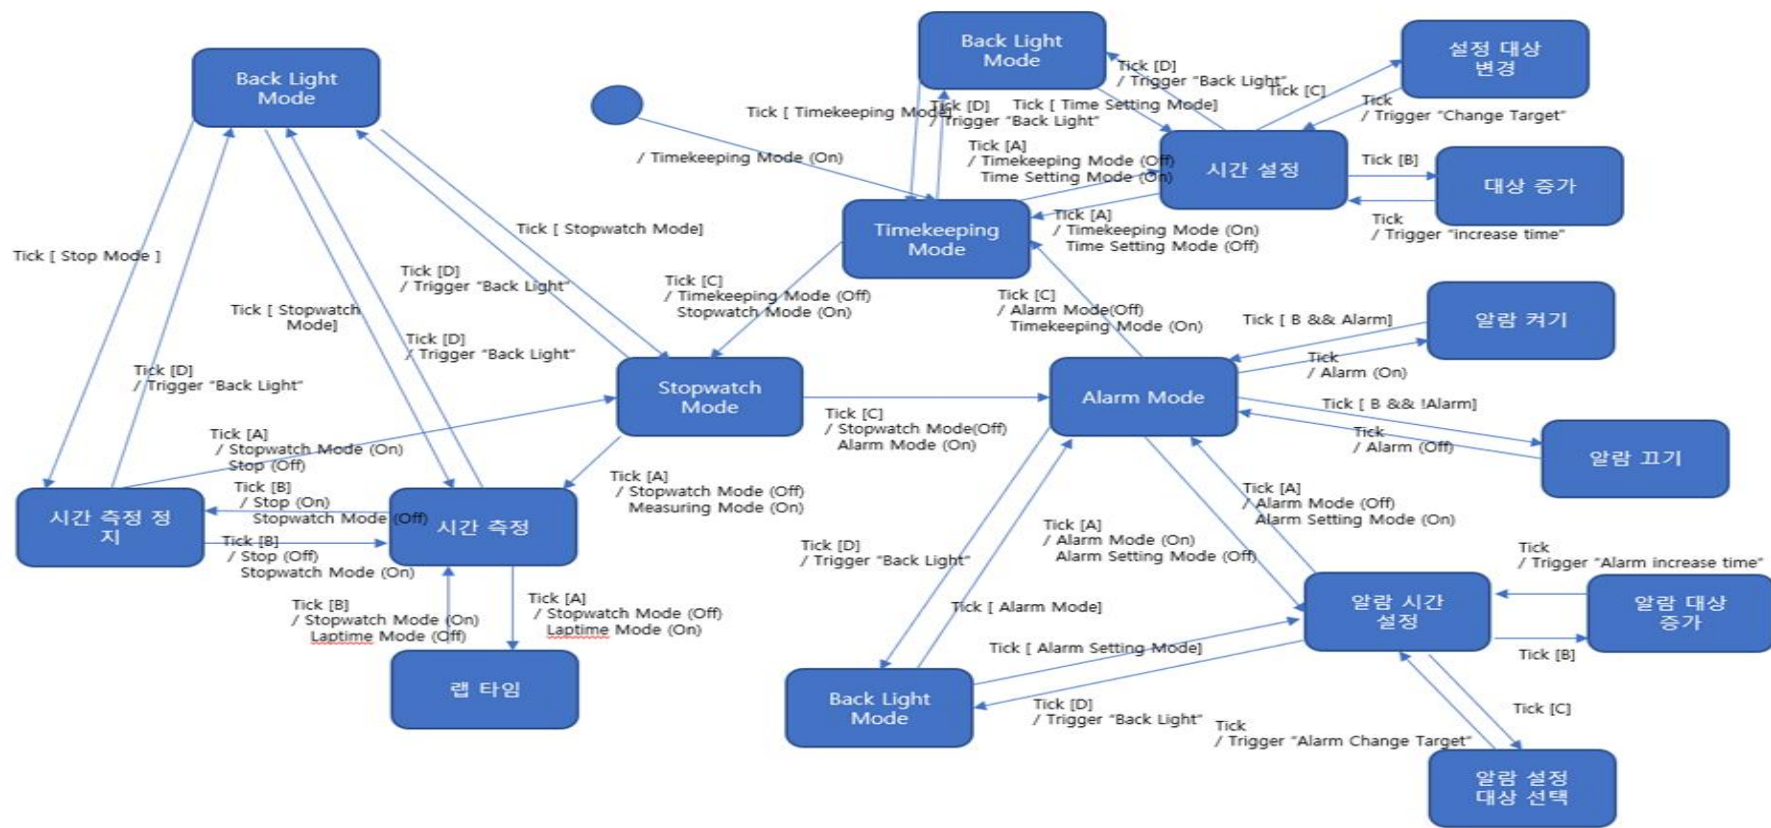

Digital Watch System

구재원
양영준
김다혜

System Context Diagram

DFD Level 0

DFD Level 1

DFD Level 2

DFD Level 2

DFD Level 3

DFD LEVEL 4

Overall DFD

Thank You