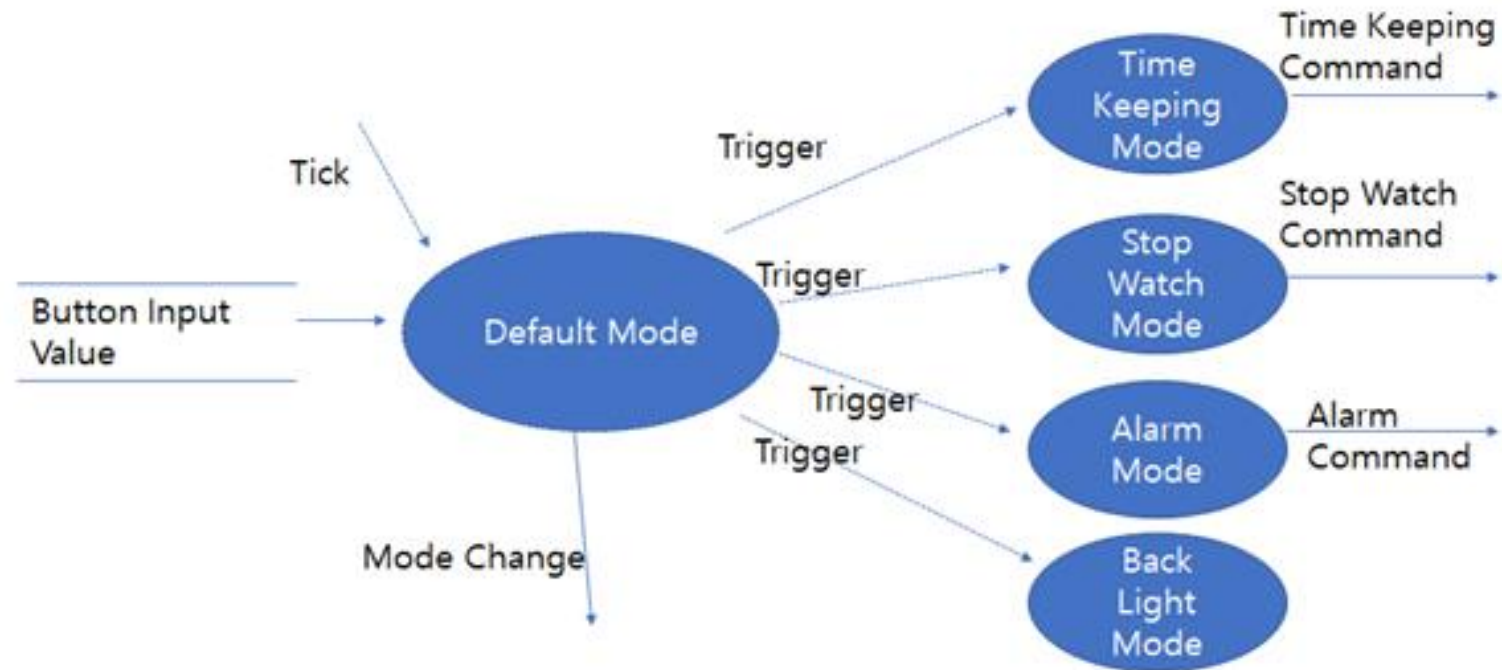

Digital Watch System

구재원
양영준
김다혜

System Context Diagram

DFD Level 0

DFD Level 1

DFD Level 2

DFD Level 2

DFD Level 3