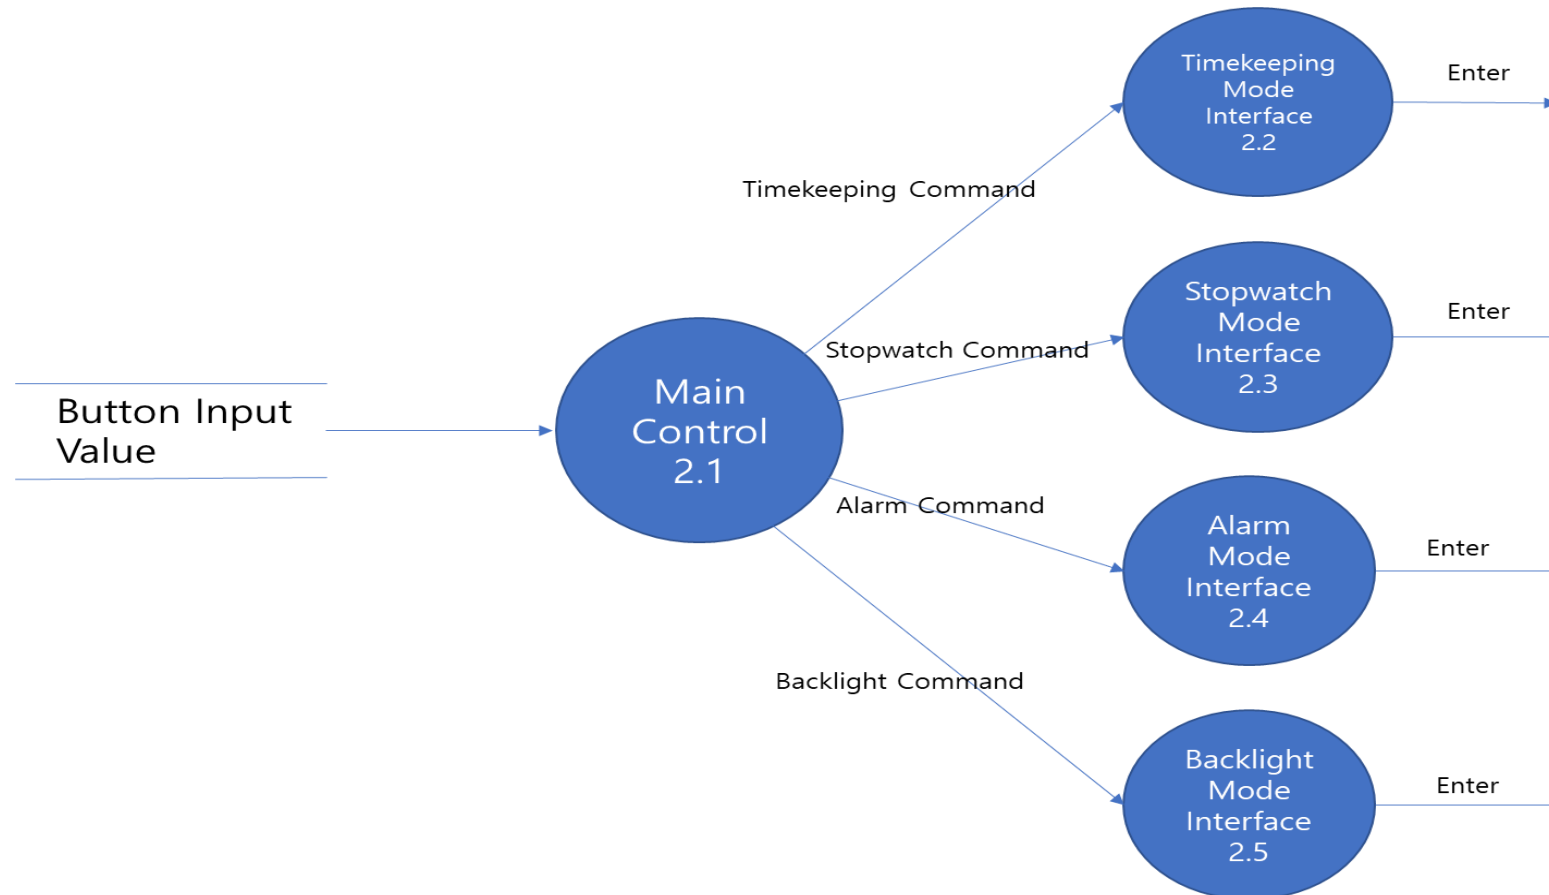

Digital Watch System

구재원
양영준
김다혜

System Context Diagram

DFD Level 0

DFD Level 1

DFD Level 2

DFD Level 2

DFD Level 3