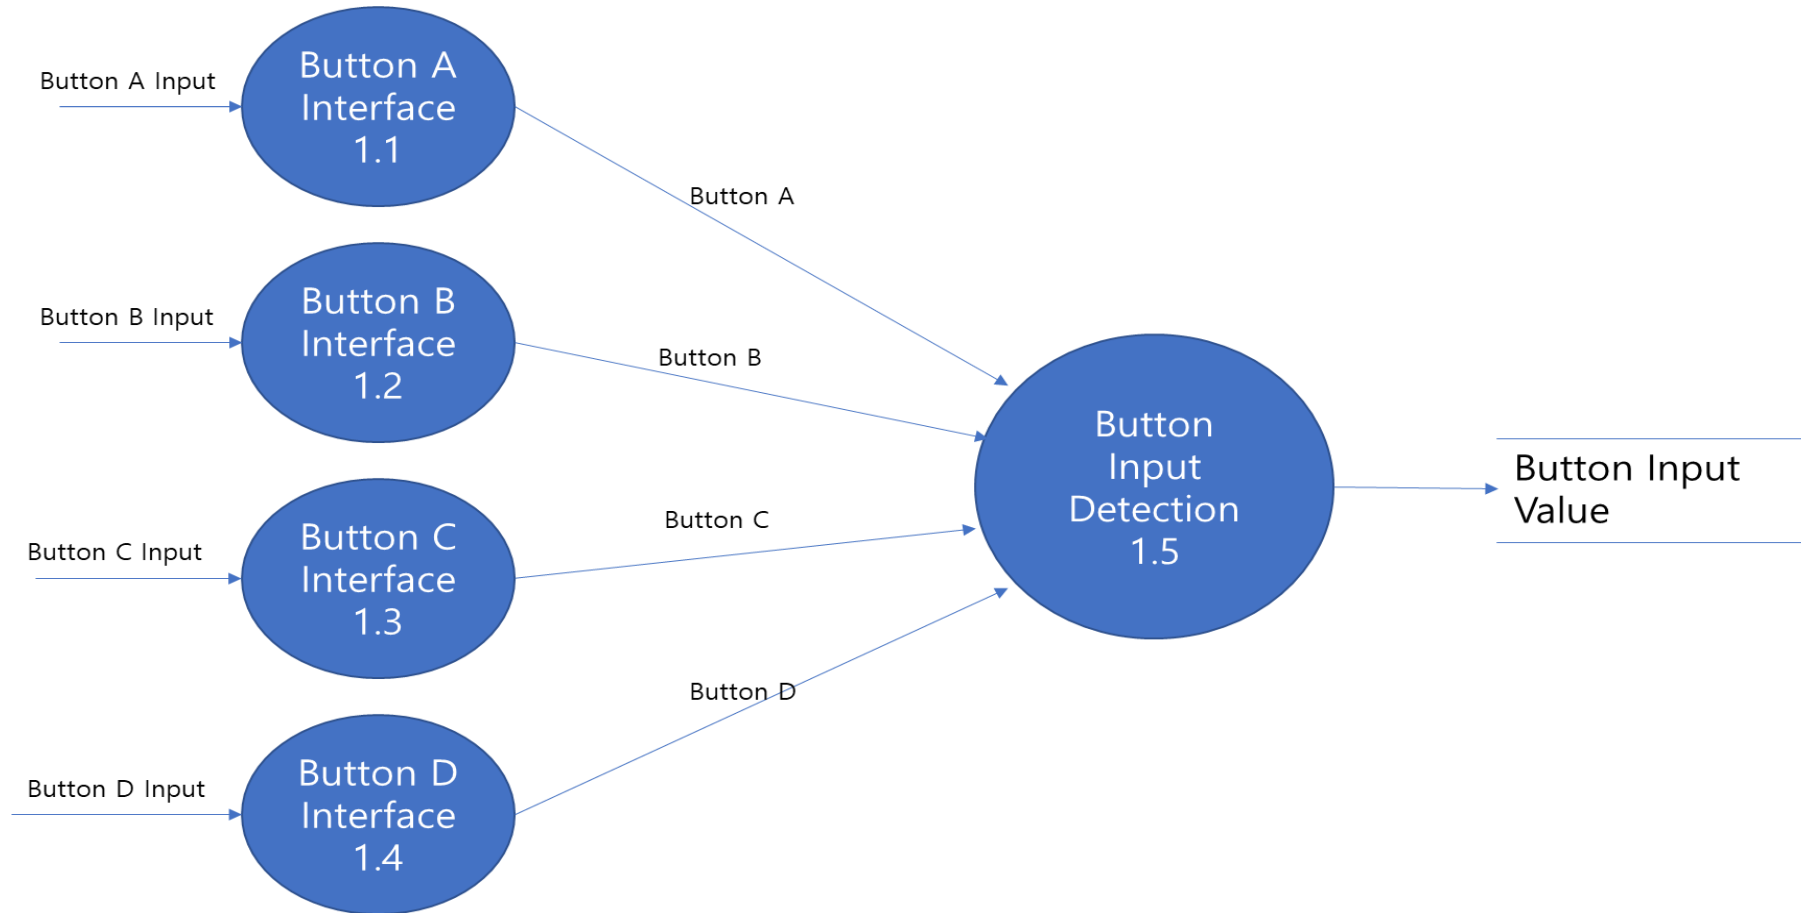

Digital Watch System

구재원
양영준
김다혜

System Context Diagram

DFD Level 0

DFD Level 1

DFD Level 2

DFD Level 2

DFD Level 3