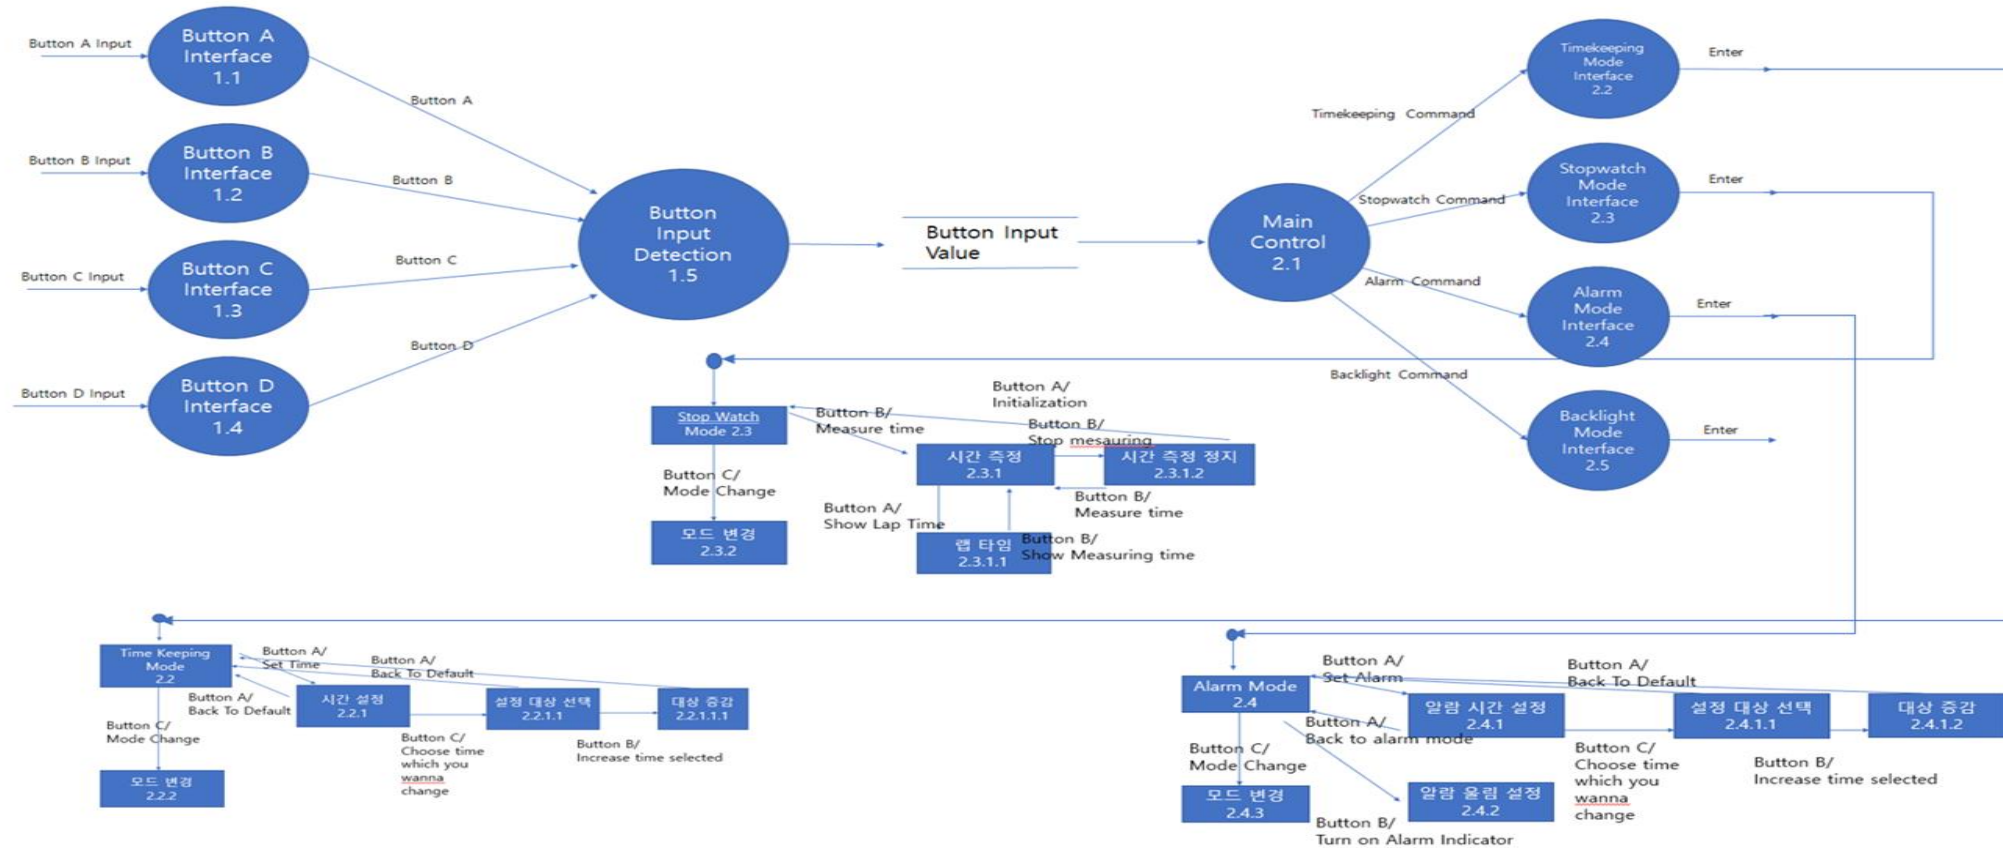

Digital Watch System

구재원
양영준
김다혜

System Context Diagram

DFD Level 0

DFD Level 1

DFD Level 2

DFD Level 2

DFD Level 3

DFD LEVEL 4

Overall DFD

Thank You